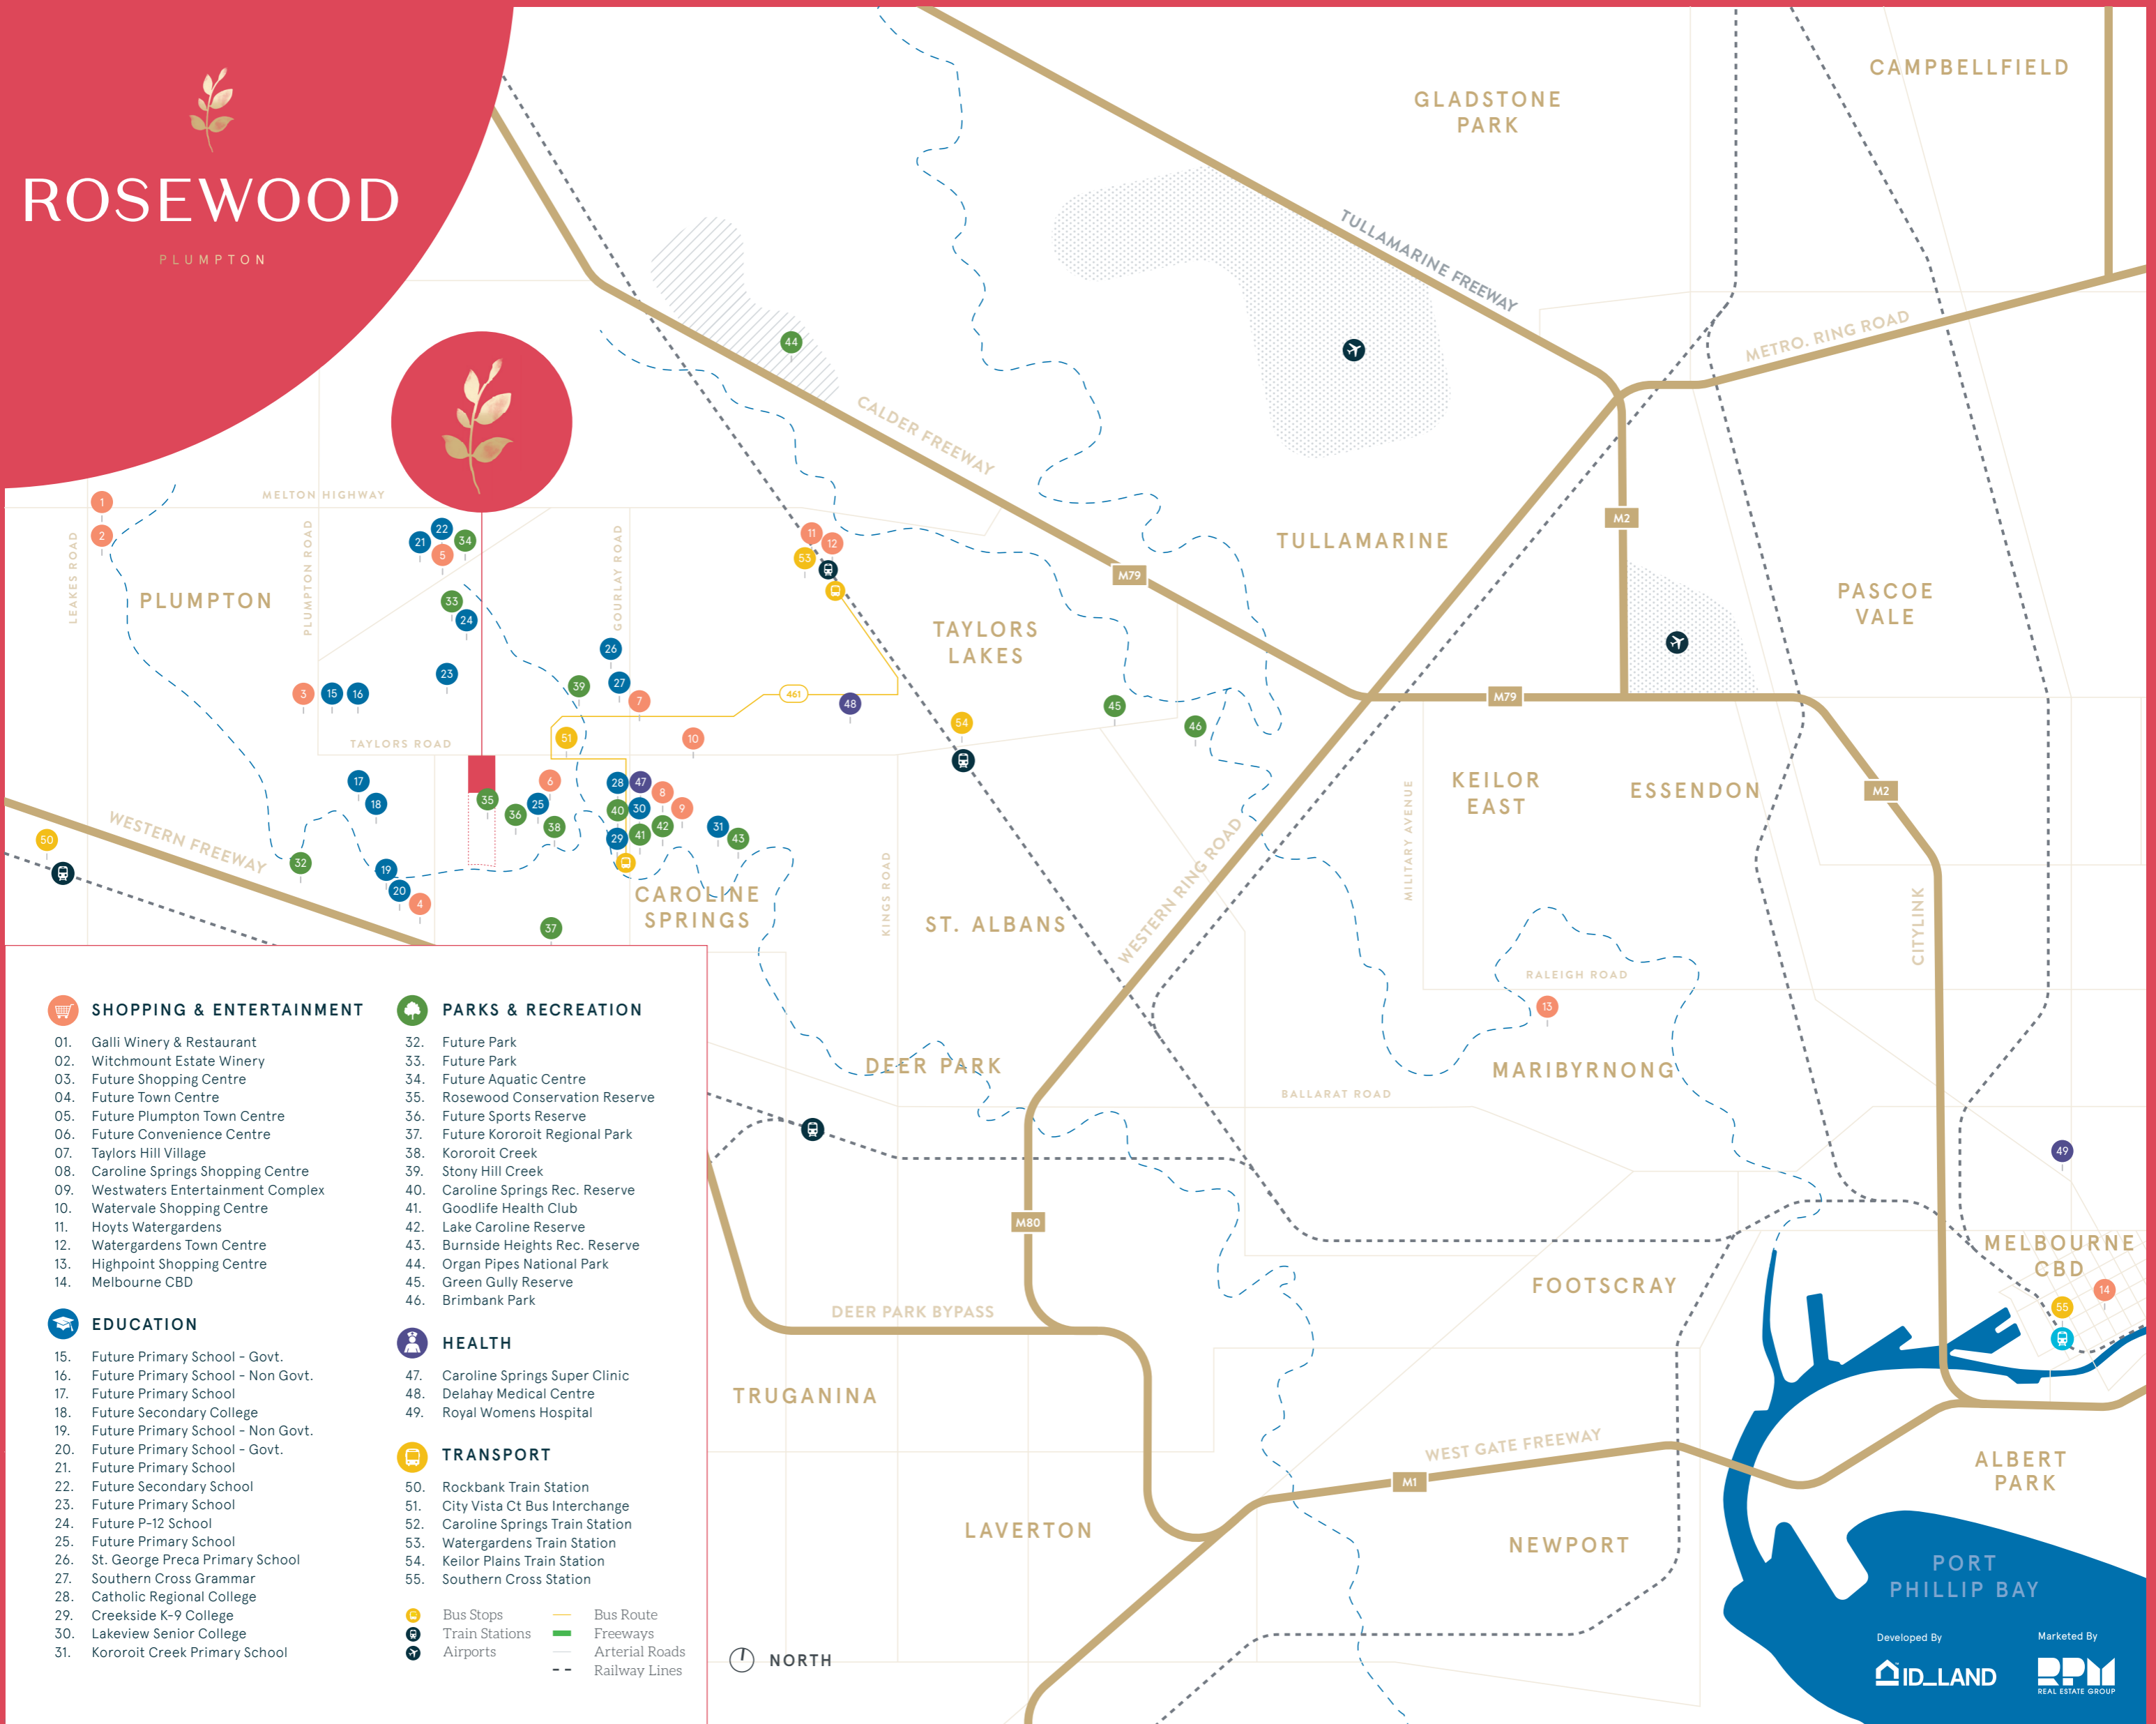

## SHOPPING & ENTERTAINMENT

- 01. Galli Winery & Restaurant
- 02. Witchmount Estate Winery
- 03. Future Shopping Centre
- 04. Future Town Centre
- 05. Future Plumpton Town Centre
- 06. Future Convenience Centre
- 07. Taylors Hill Village
- 08. Caroline Springs Shopping Centre
- 09. Westwaters Entertainment Complex
- 10. Watervale Shopping Centre
- 11. Hoyts Watergardens
- 12. Watergardens Town Centre
- 13. Highpoint Shopping Centre
- 14. Melbourne CBD

## HEALTH

- 47. Caroline Springs Super Clinic
- 48. Delahay Medical Centre
- 49. Royal Womens Hospital

## TRANSPORT

- 50. Rockbank Train Station
- 51. City Vista Ct Bus Interchange
- 52. Caroline Springs Train Station
- 53. Watergardens Train Station
- 54. Keilor Plains Train Station
- 55. Southern Cross Station

- Bus Stops
- Train Stations
- Airports
- Bus Route
- Freeways
- Arterial Roads
- Railway Lines